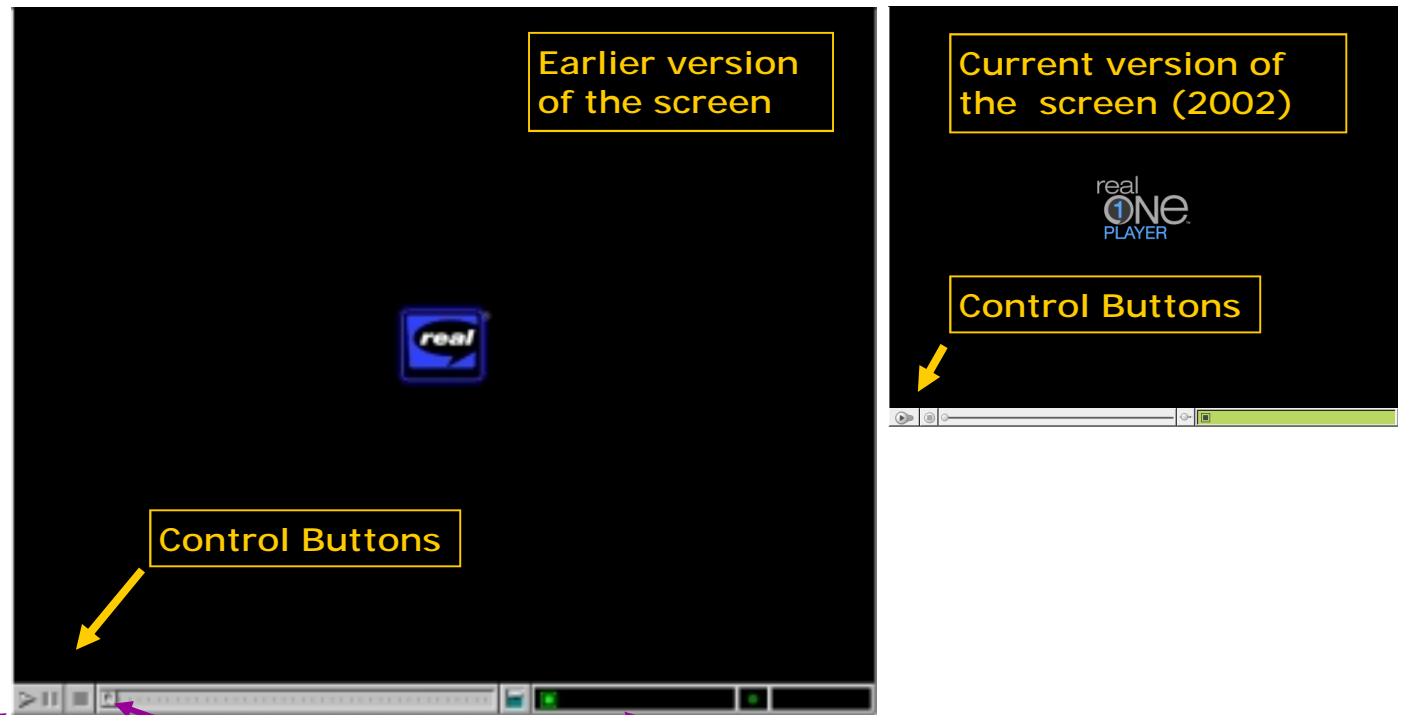

## Playing a SMIL Video

When the SMIL video screen first appears, Click the **Play Button** to start playing the video.

Buttons, activation steps, and a Troubleshooting note are included below.

Depending on which version of Real you are using, the screen may look different. The current version is shown in smaller scale due to space constraints.

**Play Video**

Click the **Play Button**.

**Pause Video**

Click the **Pause Button**.  
Click the **Play Button** to resume playing, or the **Stop Button** to end the video.

**Stop Video**

Click the **Pause Button**.  
Click the **Stop Button** to end the video.